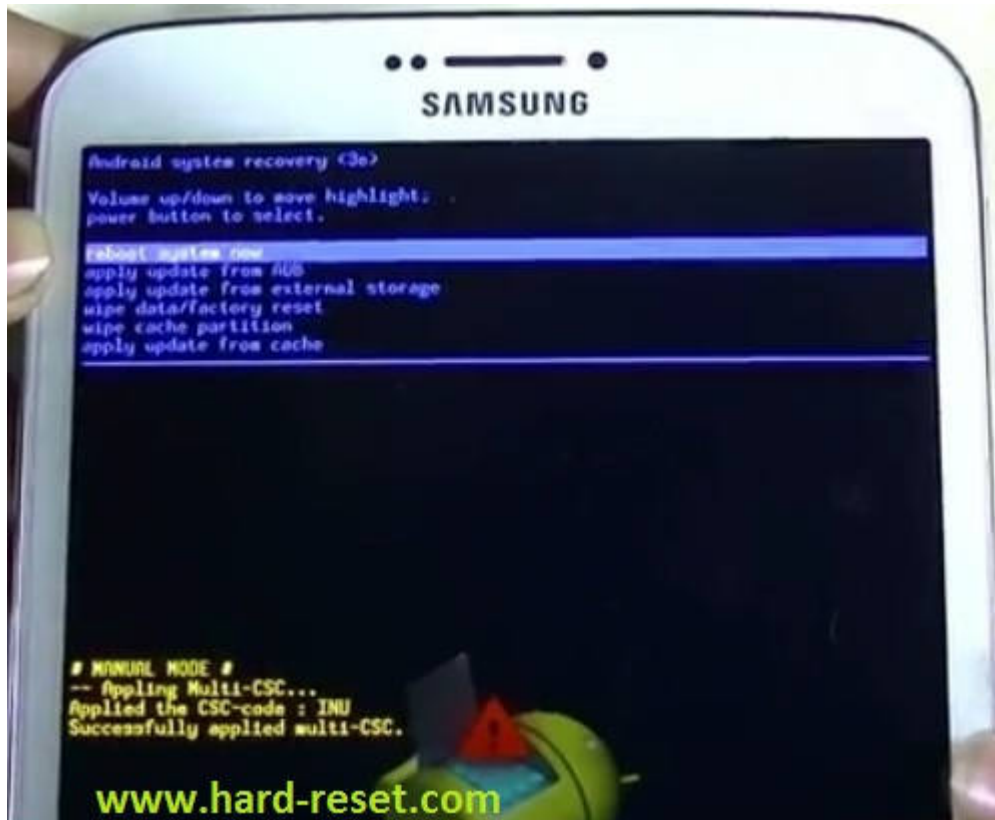

# **How to hard reset factory reset samsung galaxy tab 2 7.0**

**Document has moved here →**

A factory reset will reset your Samsung Galaxy Tab to factory settings and your all data on the device will be removed. So before doing the reset process.

Reset Nokia 603 to Restore Factory Default Settings. There are two different types of Reset for the Nokia 603 series, soft reset and hard reset. Soft reset.

Saiba como resetar Samsung Galaxy Tab 3 7.0 P3200, pressione e segure Volume UP + Home + Tecla de energia, espere até você ver o logotipo do Android em.