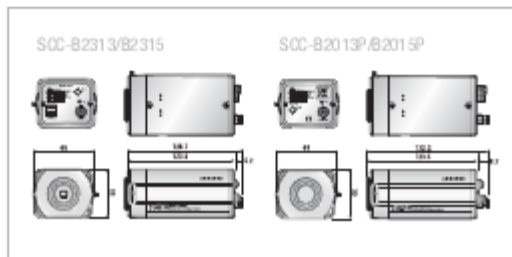

Samsung 65 specifications

Document has moved here →

SCC-B23 13/B23 15 SCC-B20 13P/B20 15P

1/3" High Resolution WDR Color Camera

Summary

The SCC-B2313/B2315 is a high resolution color camera equipped with 1/3" Super HAD Progressive scan CCD which delivers excellent Wide Dynamic Range. It produces sharp images even in harsh lighting conditions that have large contrasts between lightness and darkness.

Dimensions (unit:mm)

Specifications

Model	SCC-B2313	SCC-B2315
Imaging Device	1/3" Super-HAD Progressive scan CCD, 410K(P/L-470K) pixels	
Effective Pixels	NTSC : 768(h) x 494(v) / PAL : 752(h) x 582(v)	
Scanning Method	2:1 Interlace	
Scanning	Horizontal	NTSC : 15.750-kr / PAL : 15.625-kr
Line Frequency	Vertical	NTSC : 60Hz / PAL : 50Hz
Synchronization Method	Internal / Line lock (V PHASE control)	
Horizontal Resolution	Color	540 TV Lines
Resolution	B/W	570 TV Lines
Signal Output	MBS 1.0Vb-p(75 ohm, composite)	
S/N Ratio	S/N Ratio	50dB
Mount Type	C/CS Mount Compatible	
Minimum Scene Illumination	Color	0.0005(Sens up 256X, 15FH) Lux
Illumination	B/W	0.0005(Sens up 256X, 15FH) Lux
Functions	Privacy Zone	On/Off(2-4)
	Day & Night	On/Off(AUTO/EXT)
	Motion Detection	On/Off(4-5)
	Wide Dynamic Range	No / Yes
	D-Zoom	Off ~ 2X
	High Speed Shutter	Off ~ 1/10K sec
	Sens Up	Off ~ 256X
	BLC	On/Off/Area setting
	AGC	On/Off/High
	ELC	On/Off/Max. 1/100K sec
	Line lock	On/Off
	Camera ID	On/Off
	White Balance	AI W1/W2/W3/WC/M/NU/L
	OSD	Yes
Alarm Output	Yes(TE-A)	
Remote Control	RS485 (all)	
Operating Temperature	-10°C ~ 50°C	
Operating Humidity	Within 90% RH	
Power Requirement	AC24V / DC12V compatible	
Power Consumption	3.5W	
Weight	470g	
Dimensions	68(W) x 55(H) x 128.7(D)mm	