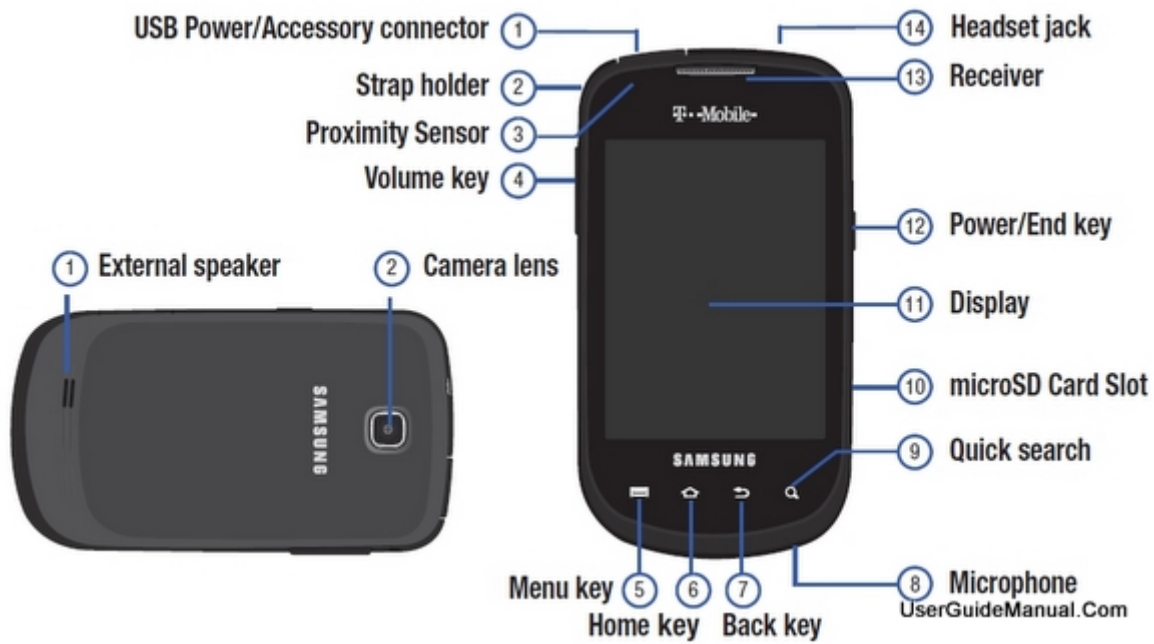

# **Samsung camera pl120 user manual**

**Document has moved here →**

Fujifilm FinePix HS50EXR Like the FZ200, the HS50EXR is well-designed for those who want fast, direct control over settings. The camera's manual.