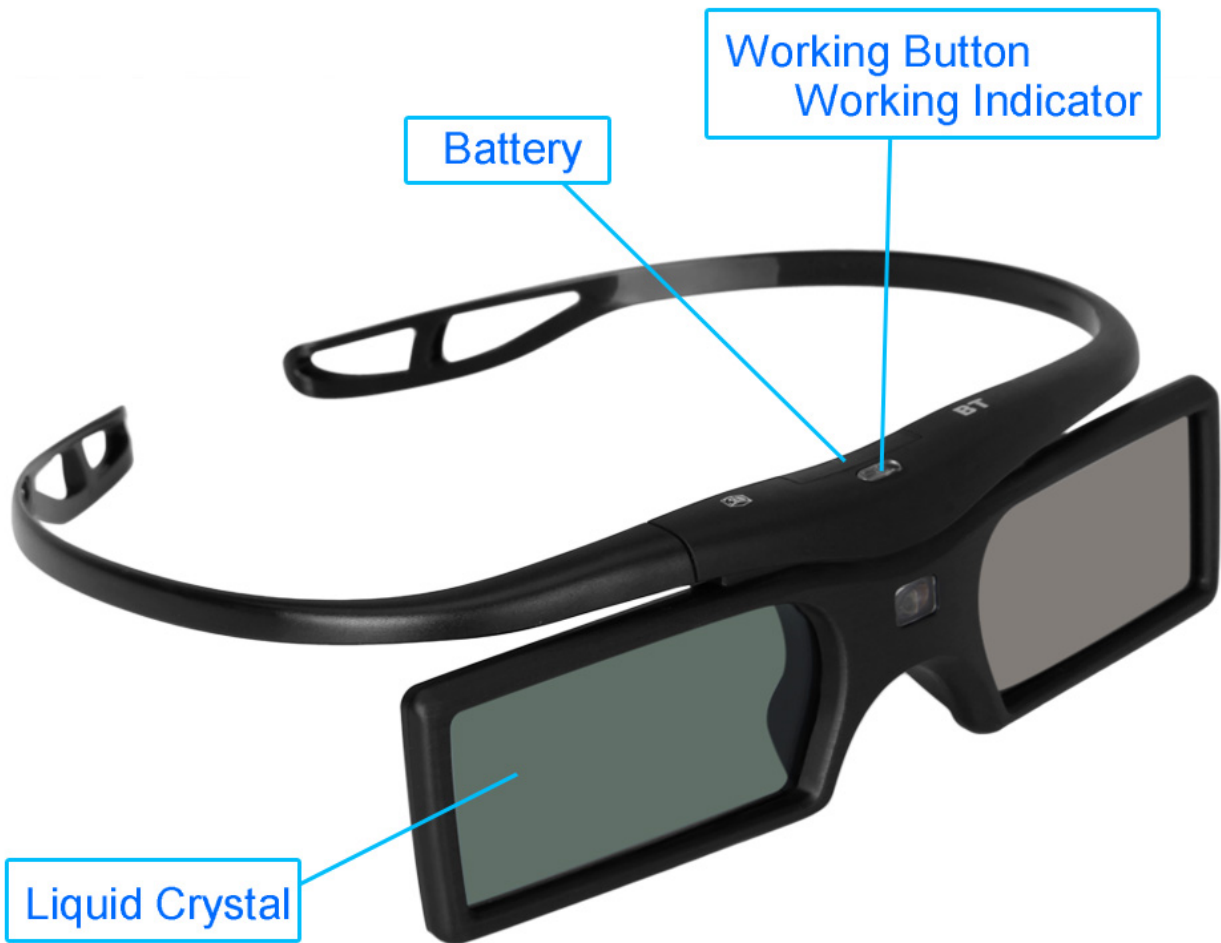

Welcome to Samsung UK. Discover a wide range of home electronics with cutting-edge technology including TVs, smartphones, tablets, home appliances & more!

The Samsung UE55D8000 LED-sidelit LCD TV represents the manufacturer's current top-tier model for 2011, and indeed, is the first of the new.

Samsung D8000 (LED) review Samsung impressed the world with their new 2011 TV line-up at CES 2011 in Las Vegas. The new TVs are not only slim but Samsung.

Samsung Televisions offer the best picture quality, design and energy efficiency. Find a SUHD TV, 4K UHD or Full HD LED TV that s perfect for you.

With picture quality on par with the best TVs we ve ever tested, the Samsung PND7000 plasma represents an excellent value for