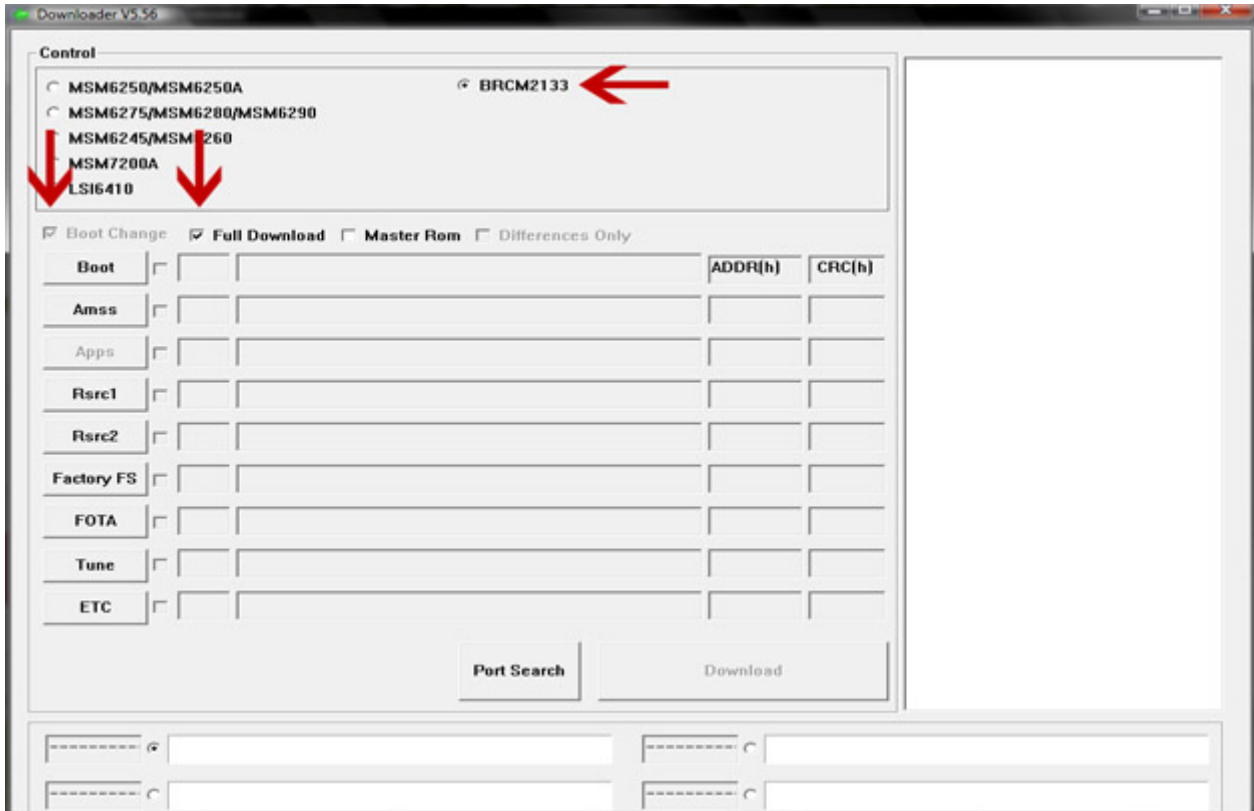

# Samsung e2222 manual

**Document has moved here →**

Useful Software. Samsung Kies. Samsung Kies connects your mobile phone to your PC, making it easier for you to synchronize data between devices and find.