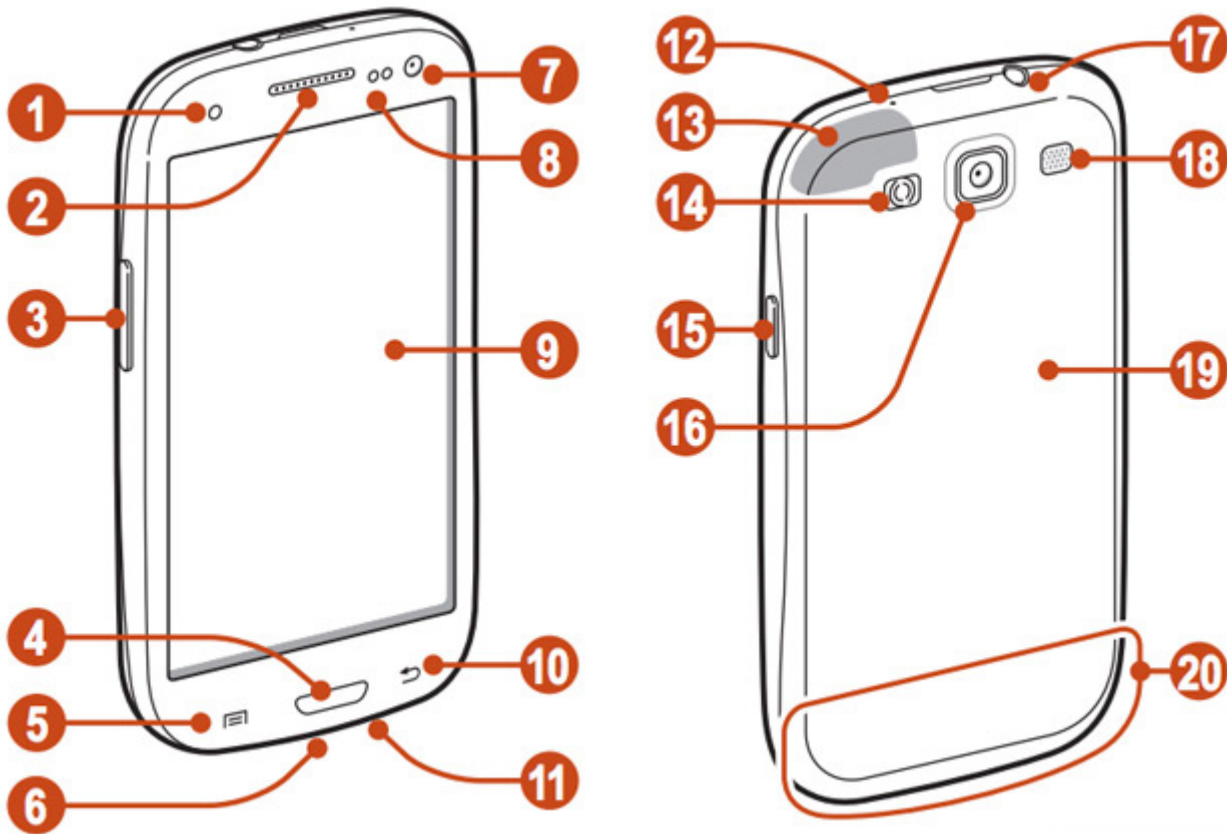

Samsung galaxy s3 parts manual

Document has moved here →

iFixit - Samsung Galaxy S III Teardown: Samsung Galaxy S III Teardown

Samsung Galaxy S III Front Panel Assembly Replacement. Replace the Front Panel Assembly on your Samsung Galaxy S III.

Samsung Galaxy S III Mini (SGS3 mini) GT I8190 Specifications. Android 4.1 (Jelly Bean OS) runs on Samsung Galaxy S III mini couldn't work without 1GHz.

Find reviews, specs & pictures of Samsung s Galaxy S3 Android Jelly Bean smartphone in Pebble Blue from Sprint; featuring S Beam & WiFi direct connection.

Repair manual for the Samsung Galaxy S3 i9300. For Samsung Galaxy S3 i9300 spare parts: Like Rounded.com on.

Find reviews, specs & pictures on Samsung s Galaxy S4 Android Jelly Bean smartphone in white frost from AT&T; featuring touch free air gesture & a 13MP camera.

The picture that we shared above shows you how to properly remove the back cover of Galaxy S3 mini and then you can insert the AT&T's SIM card and also.

Find the answers to your Samsung Galaxy S3 Mini questions with the user manual Click the icon below to open the official Samsung Galaxy S III Mini user man