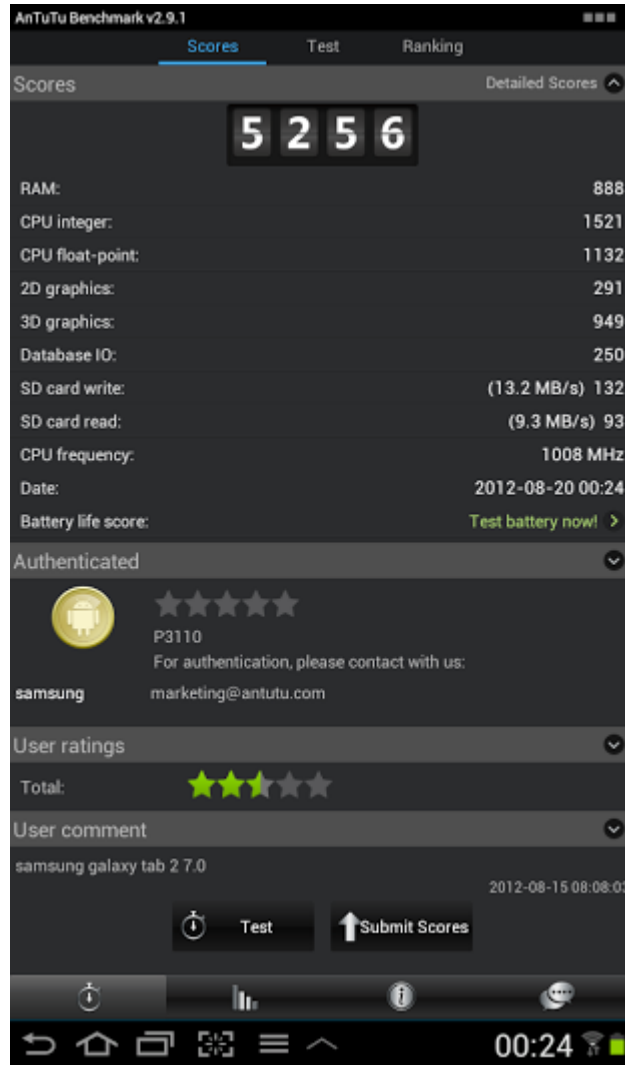

# **Samsung galaxy tab 3 user forum**

**Document has moved here →**

History. Samsung first showed a new Galaxy Tab model in January 2011 at the Mobile World Congress in Barcelona alongside the Samsung Galaxy S II.