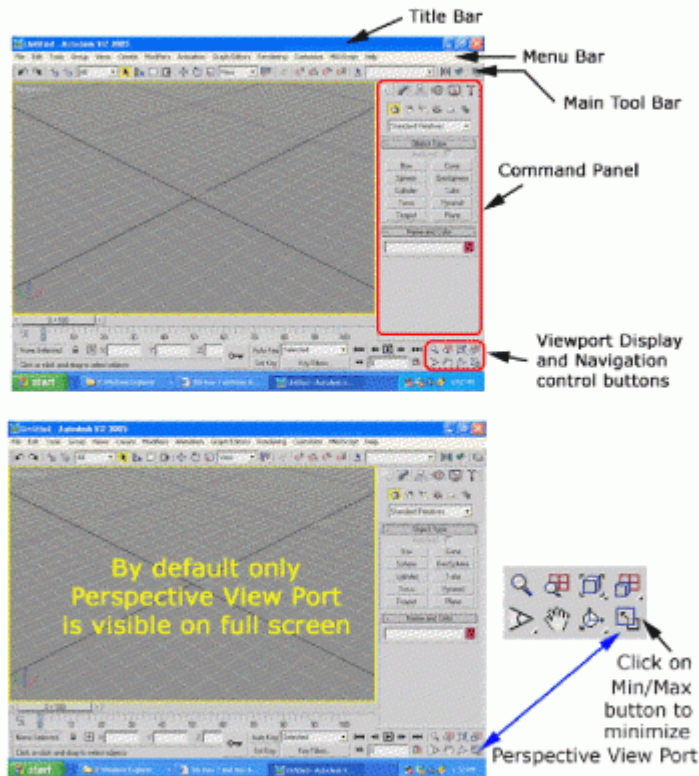

Samsung ml-1640 manual download

Document has moved here →

3D Modeling Tutorial - Autodesk VIZ 1

Working with Autodesk VIZ can be very easy, once you are familiar to its interface.

¹This tutorial is adapted from sources of <http://www.allahabadtoday.com/> and http://archone.tamu.edu/aangulo/ENDS170/TUTORIALS/VIZ/exercise04_tutorial.htm