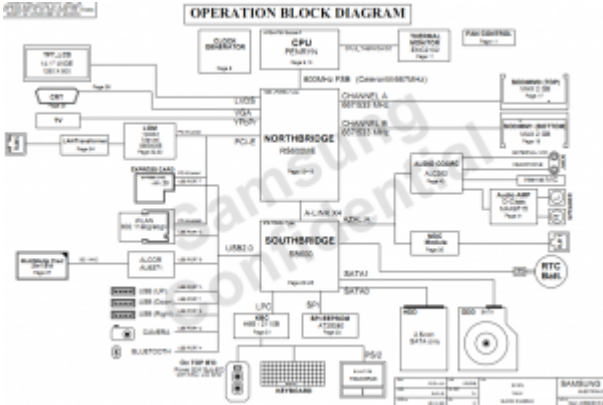

Samsung netbook n130 manual

Document has moved here →

Download MSI Wind U180 Netbook Windows 7 32bit Drivers, Utilities and Manuals.

Hello and good morning to you all, I made a post yesterday about advice on an Epson wireless printer for my sisters Samsung N130 netbook, and she s decided.

Dell Inspiron Mini Series; Type: Subnotebook/Netbook; Operating system: Dell Ubuntu Netbook Remix Microsoft Windows XP

Treiber: Samsung Deutsch: Die neuesten Gerätetreiber zum Download: Samsung bietet für Ihre Hardware stets die aktuellen Treiber.

In this tutorial I will teach you how to install and configure the open source SoftEther server which is undoubtedly one of the best VPN servers out there.

These tables provide a comparison of netbooks. Aspects of netbooks that should be considered: Mouse layout that is used. Touchpad with 2-buttons below, or.