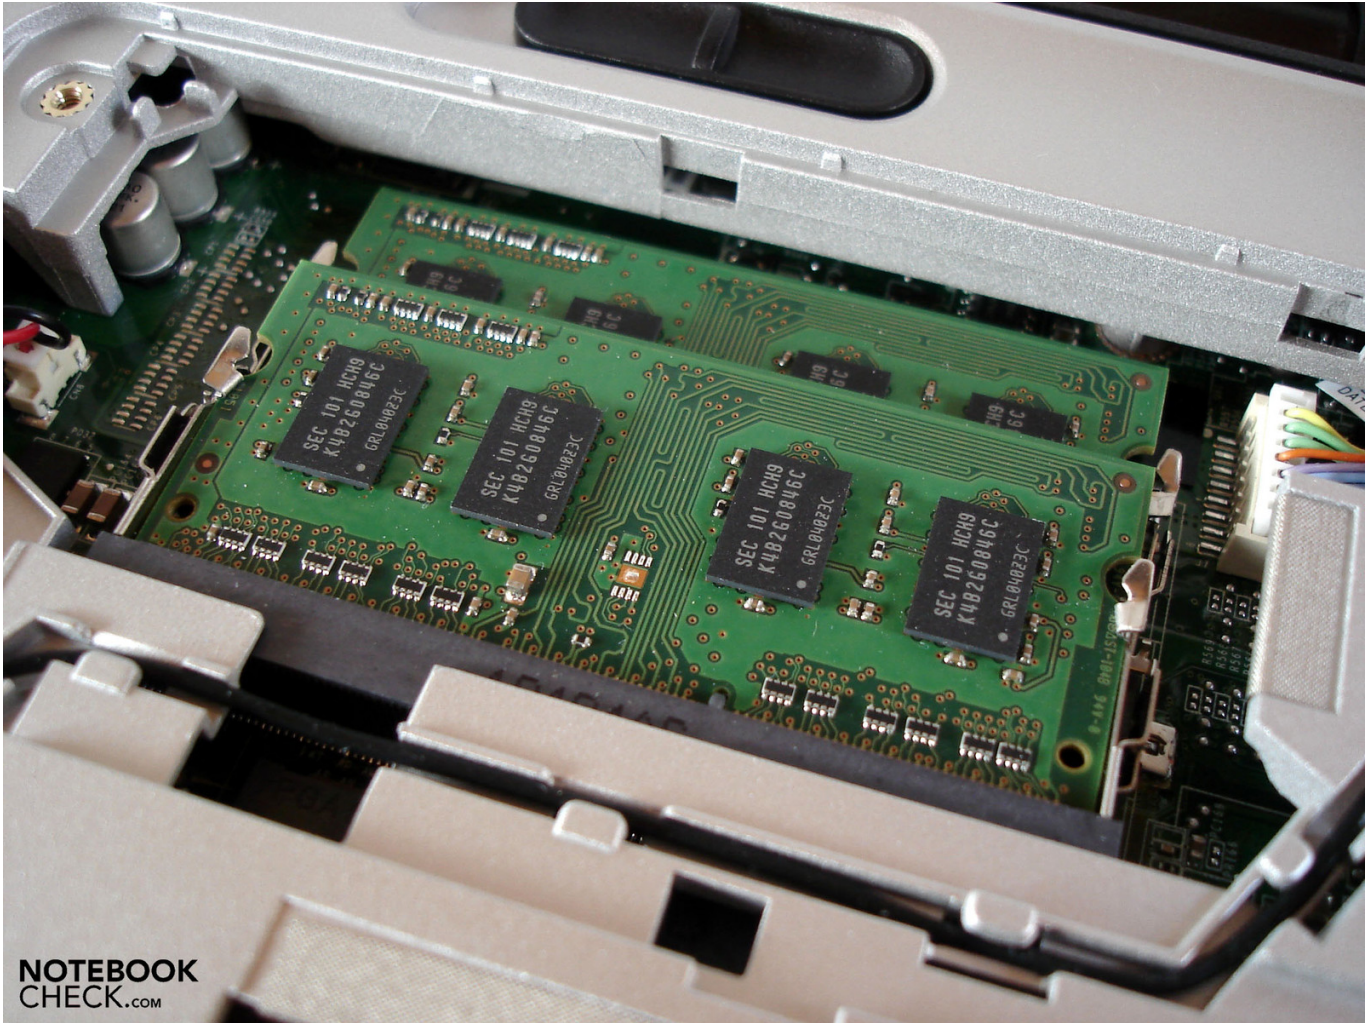

Samsung rf511 microphone driver

Document has moved here 

You can download drivers for your desktop PC, laptop or other device without a hitch. DevID is your personal database of all possible drivers which ensure.

Detailed review of the Samsung RF511-S05DE (Intel Core i7 2630QM, NVIDIA GeForce GT 540M, PC3-10700 , 2.6 kg) with numerous measurements, benchmarks, and.

I have a Lenovo Z560 with Ubuntu 10.10. I haven t been able to get the internal mic to work on this machine. Headphones work just fine with following.

Detailed review of the Sony Vaio VPC-F22S1E/B (Intel Core i7 2630QM, NVIDIA GeForce GT 540M, 16 , 3.2 kg) with numerous measurements, benchmarks and.

This SAMSUNG brand product, as supplied and distributed by SAMSUNG and delivered new, in the original carton to the original consumer purchaser, is.