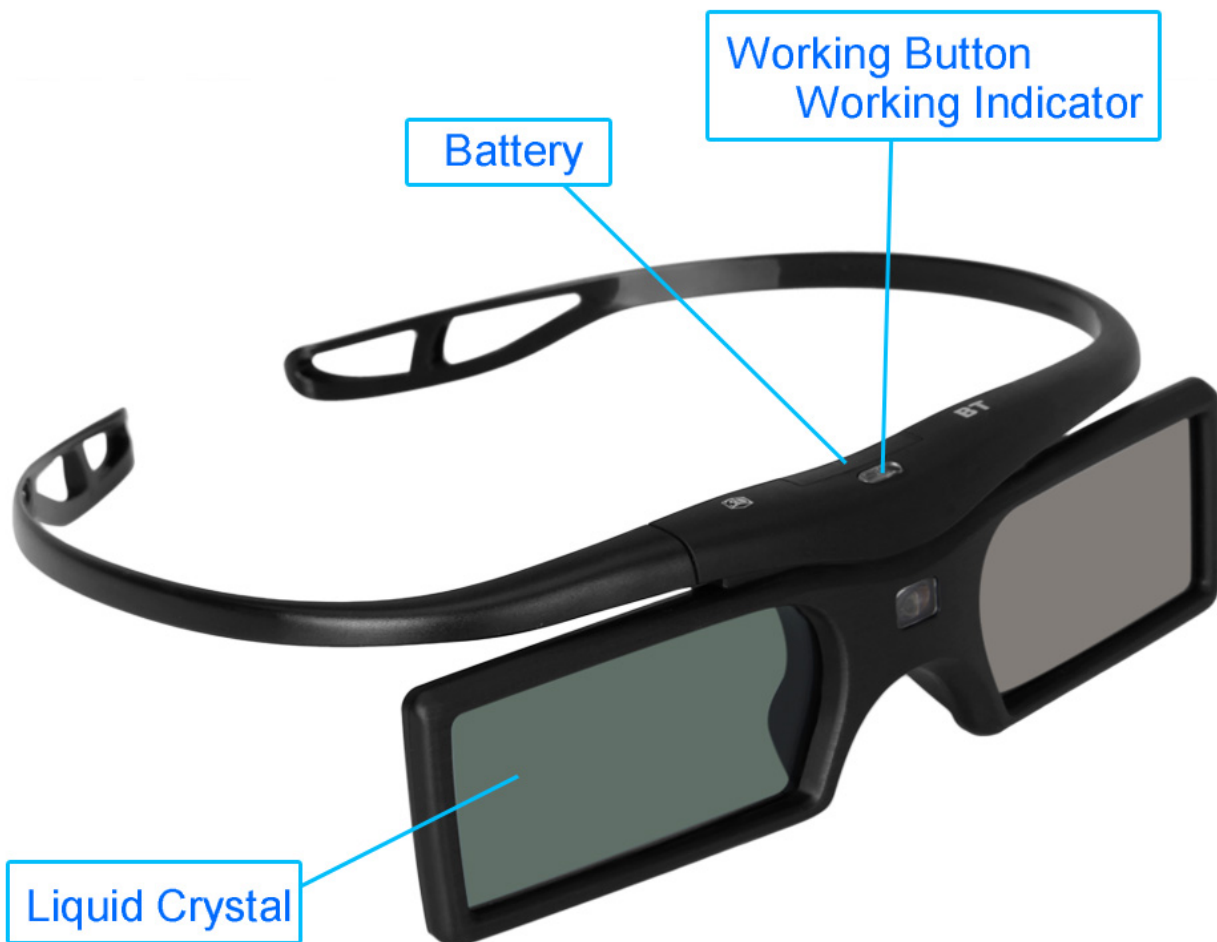

Hola buenos dias soy Jose. Queria comentaros un problema a ver si podeis ayudarme a solucionarlo. Lo primero decir que no tengo muchos conocimientos sobre.

Remove a Product. Without this product, applied coupon or promotion code cannot be redeemed. Are you sure to remove this product?

TV SAMSUNG UE46D7000 116 cm, fiche technique et prix du SAMSUNG UE46D7000 116 cm, avis utilisateurs ou professionnels du SAMSUNG UE46D7000 116 cm, LCD Compare

5 months ago Samsung M86 impressed us with its blacks; today we review the LE40F86BD with 100Hz motion and higher contrast ratio. Find out if it's better.

Sleep Timer : Yes: Clock & On/Off timer: Yes: Still Picture : Yes: Teletext (TTXT) 1.000 TXT : Auto Channel Search : Yes: Picture - in - Picture: 1 Tuner.