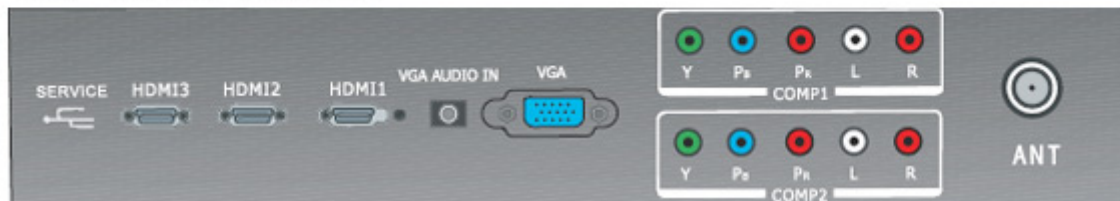

Samsung un39eh5003 manual

Document has moved here →

REAR CONNECTIONS

SIDE CONNECTIONS

How do I use Samsung's ConnectShare feature to watch videos from my Zune on an HDTV?

View and Download Samsung UN32EH4003F manual del usuario online. User Manual Ver.1.0 (Spanish). UN32EH4003F Flat Panel TV pdf manual download.