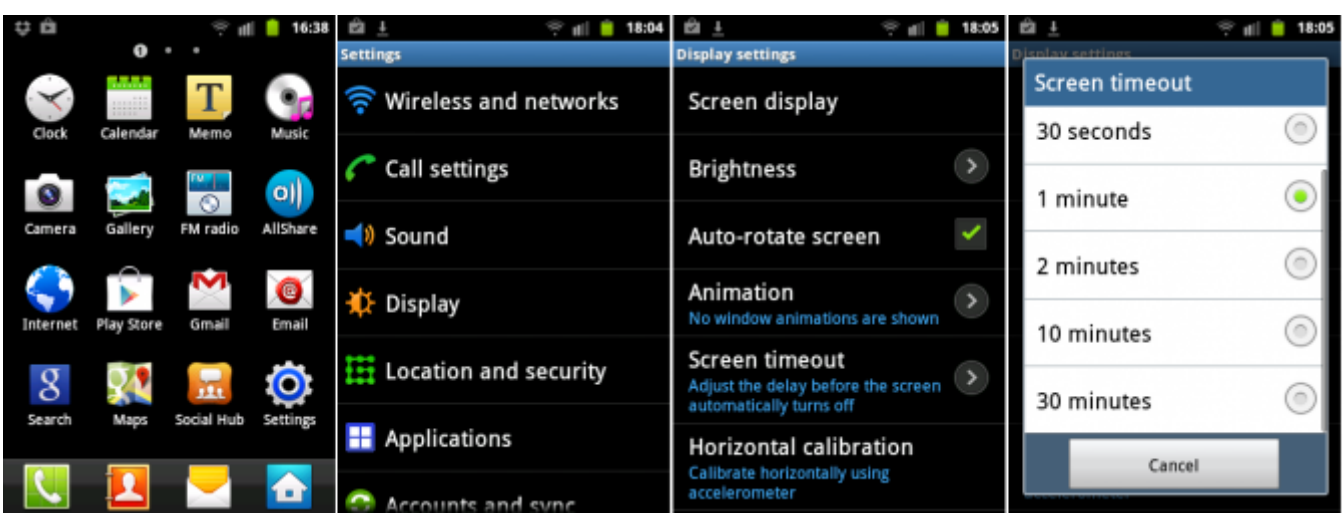

Samsung user guide galaxy y

Document has moved here →

Samsung Galaxy Y GT S5360 Manual User Guide Resume. When you encounter that your Galaxy Y frozen / freezes, or your S5360 hangs and the touchscreen stop.